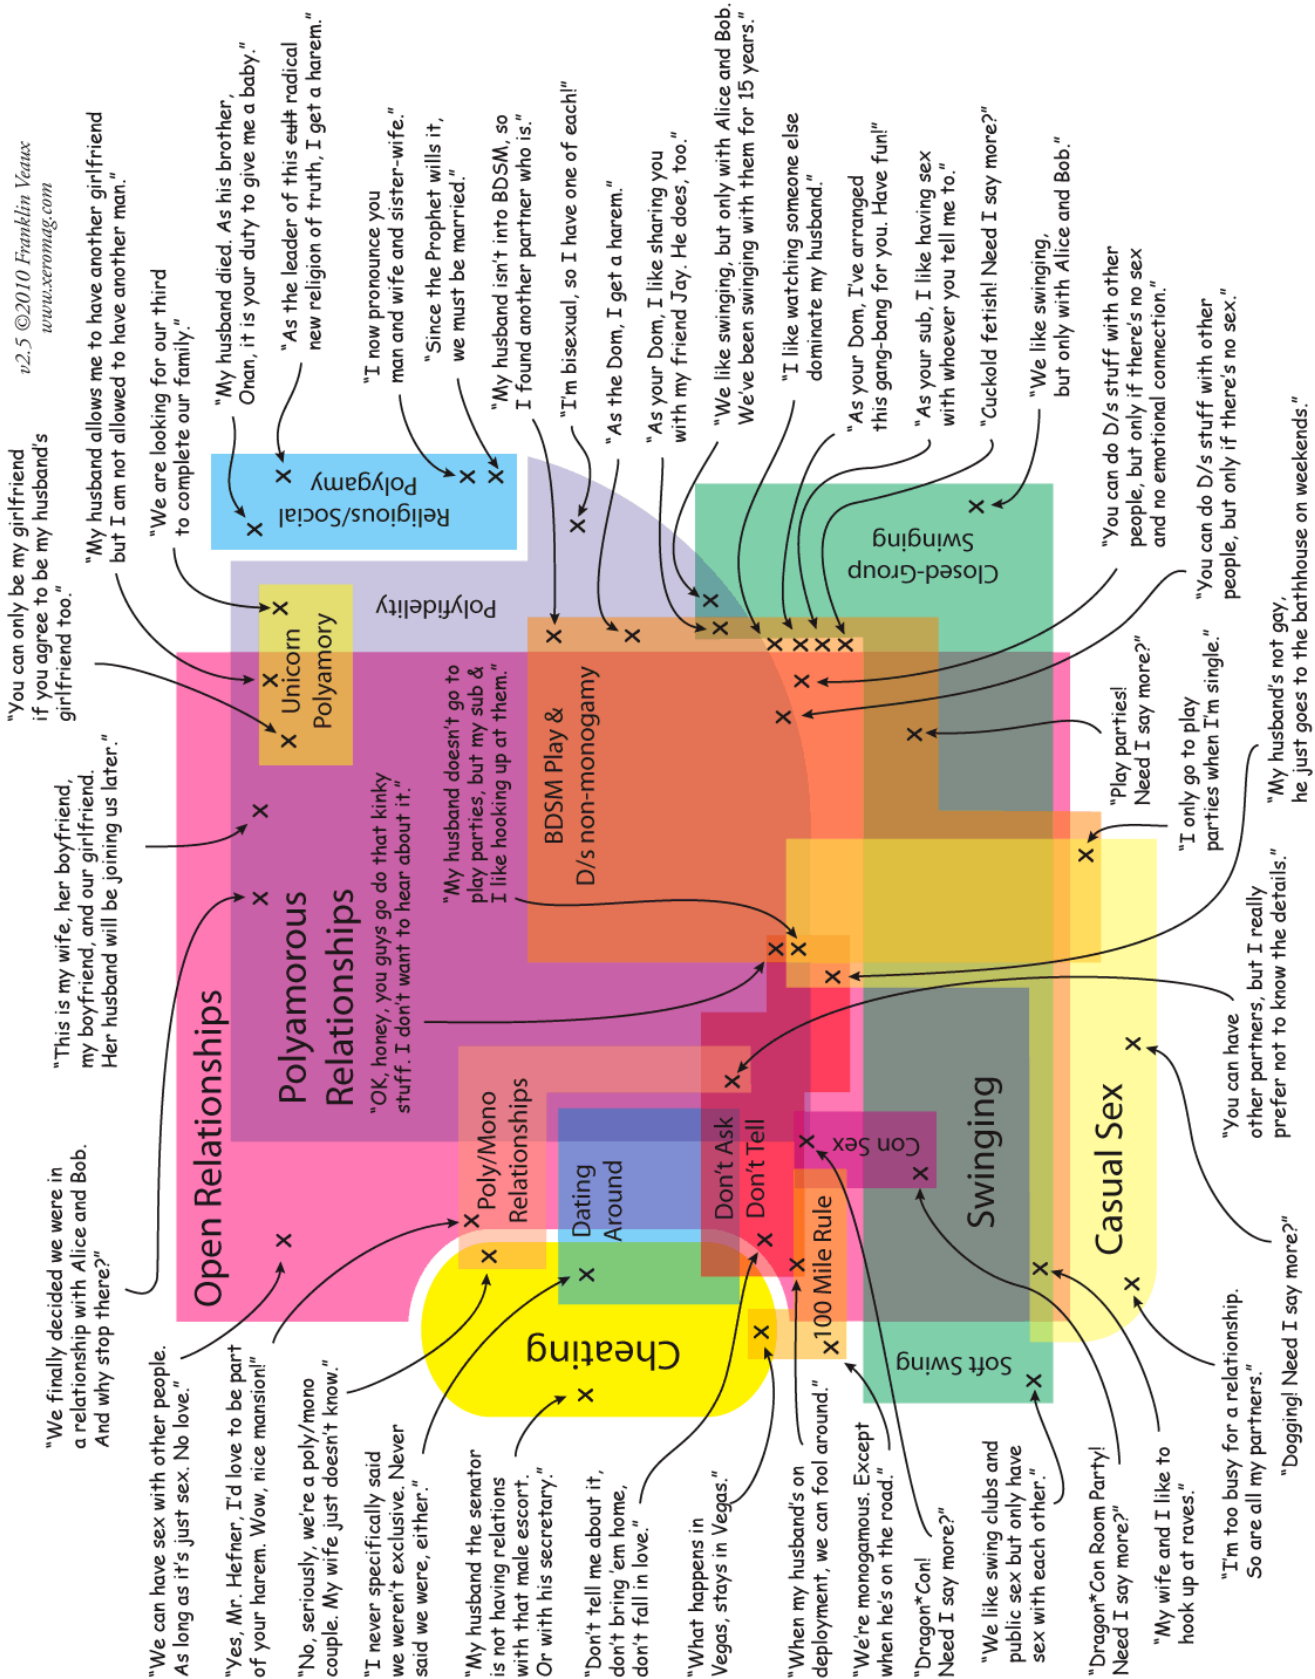

# Franklin Veaux's Open Relationship Map

v.2.5 ©2010 Franklin Veaux  
www.xeromag.com